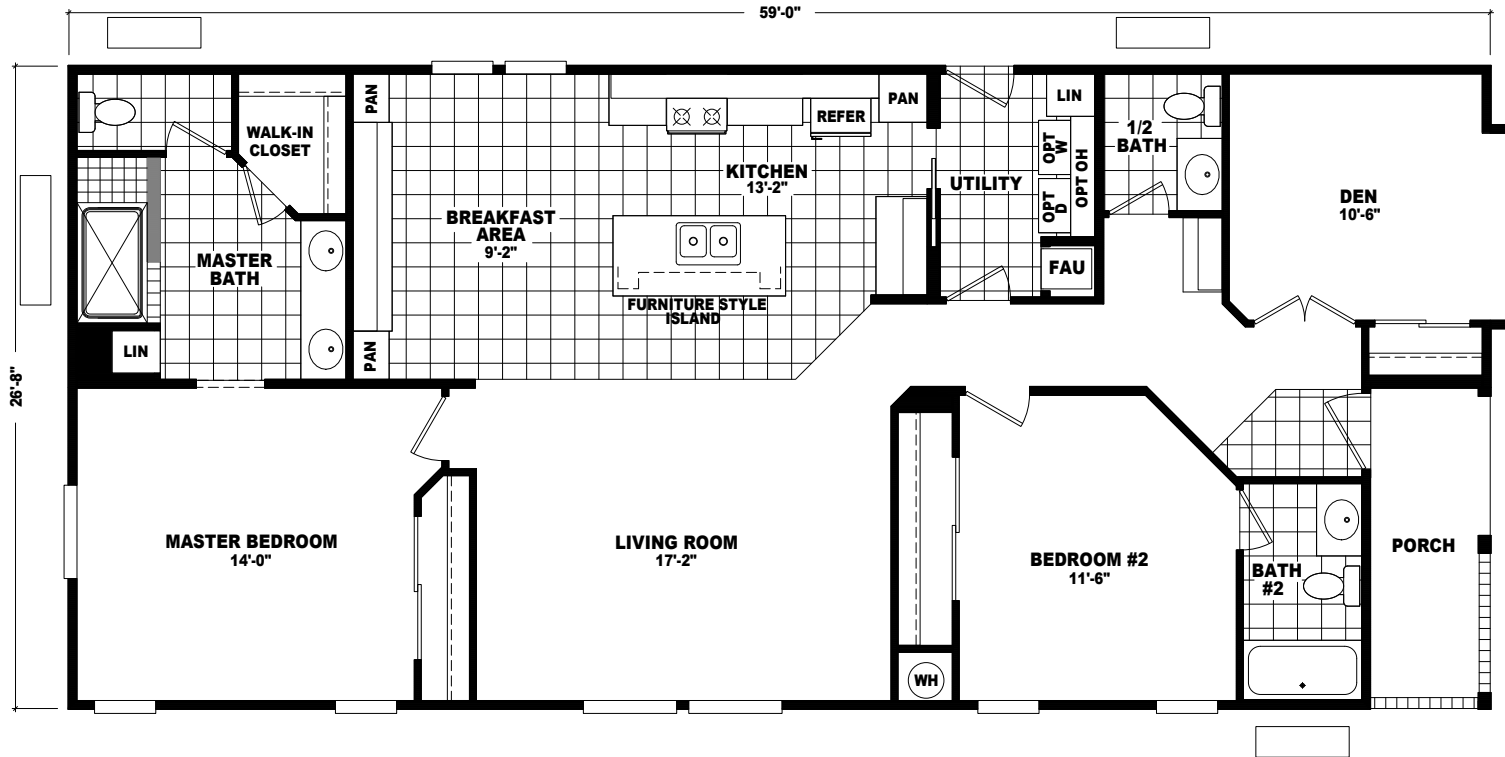

**ALT MASTER BATH**

**OPT 3rd BEDROOM & FULL BATH**

**MODEL: CAT-2859C**  
 APPROXIMATELY 1581 SQ. FT. TOTAL  
 APPROXIMATELY 1515 SQ. FT. LIVABLE  
 2 BEDROOM, 2 1/2 BATH