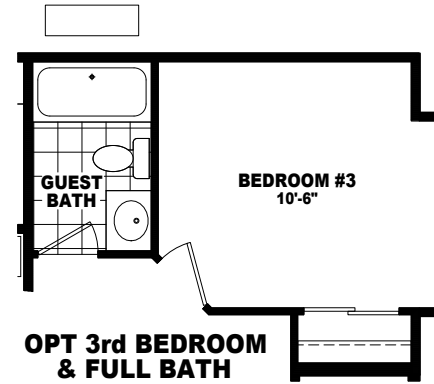

**ALT MASTER BATH**

**OPT 3rd BEDROOM & FULL BATH**

**MODEL: CAT-2859C**  
 APPROXIMATELY 1581 SQ. FT. TOTAL  
 APPROXIMATELY 1515 SQ. FT. LIVABLE  
 2 BEDROOM, 2 1/2 BATH