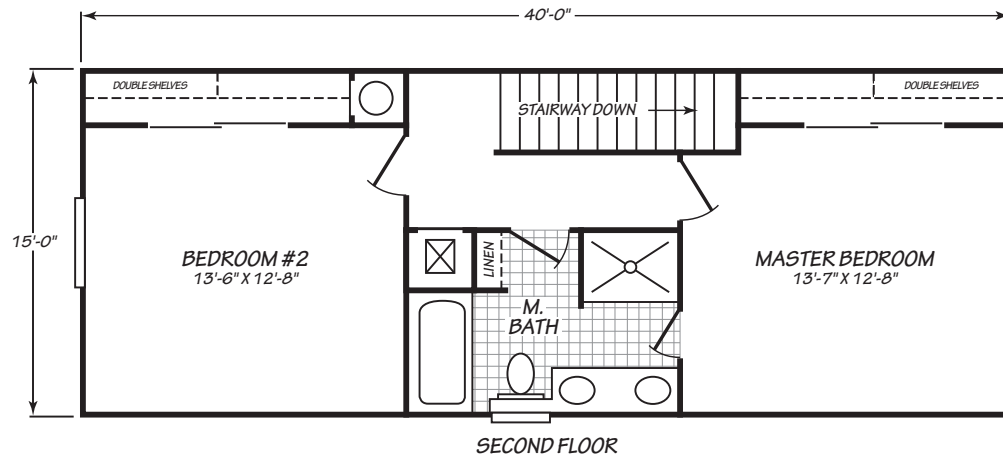

CHESTNUT MANOR

MODEL 15523T

3 Bedroom • 2 Bath • 1,317 Square Feet

©2016 FLEETWOOD HOMES INC. ALL RIGHTS RESERVED

Important: Because we continually update and modify our products, it is important for you to know that our brochures and literature are for illustrative purposes only. **ILLUSTRATIONS MAY SHOW OPTIONAL FEATURES.** All information contained herein may vary from the actual home we build. Dimensions are nominal length and width measurements are from exterior wall to exterior wall. We reserve the right to make changes at any time, without notice or obligation, in prices, colors, materials, specifications, features and models. Please check with your retailer for specific information about the home you select.