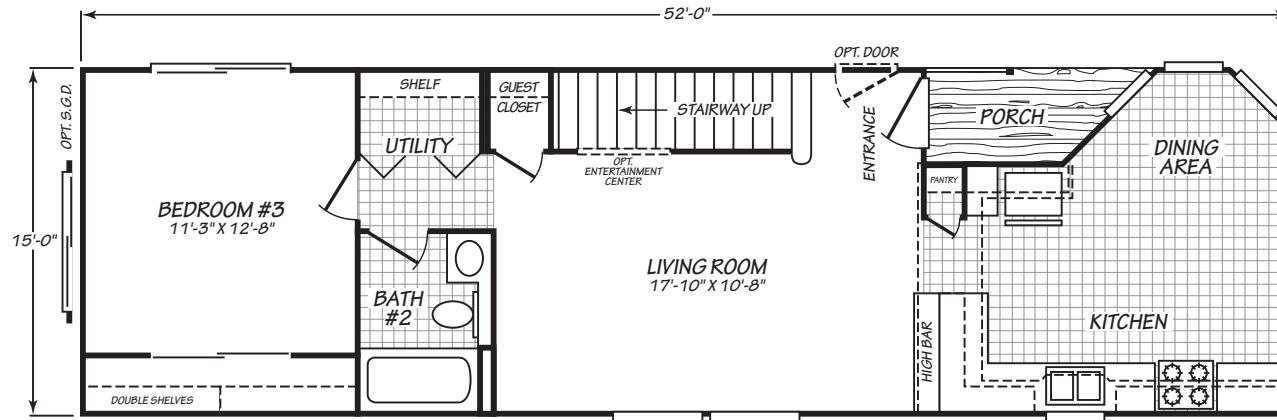

CHESTNUT MANOR

MODEL 15523T

3 Bedroom • 2 Bath • 1,317 Square Feet

©2016 FLEETWOOD HOMES INC. ALL RIGHTS RESERVED

Important: Because we continually update and modify our products, it is important for you to know that our brochures and literature are for illustrative purposes only. **ILLUSTRATIONS MAY SHOW OPTIONAL FEATURES.** All information contained herein may vary from the actual home we build. Dimensions are nominal length and width measurements are from exterior wall to exterior wall. We reserve the right to make changes at any time, without notice or obligation, in prices, colors, materials, specifications, features and models. Please check with your retailer for specific information about the home you select.