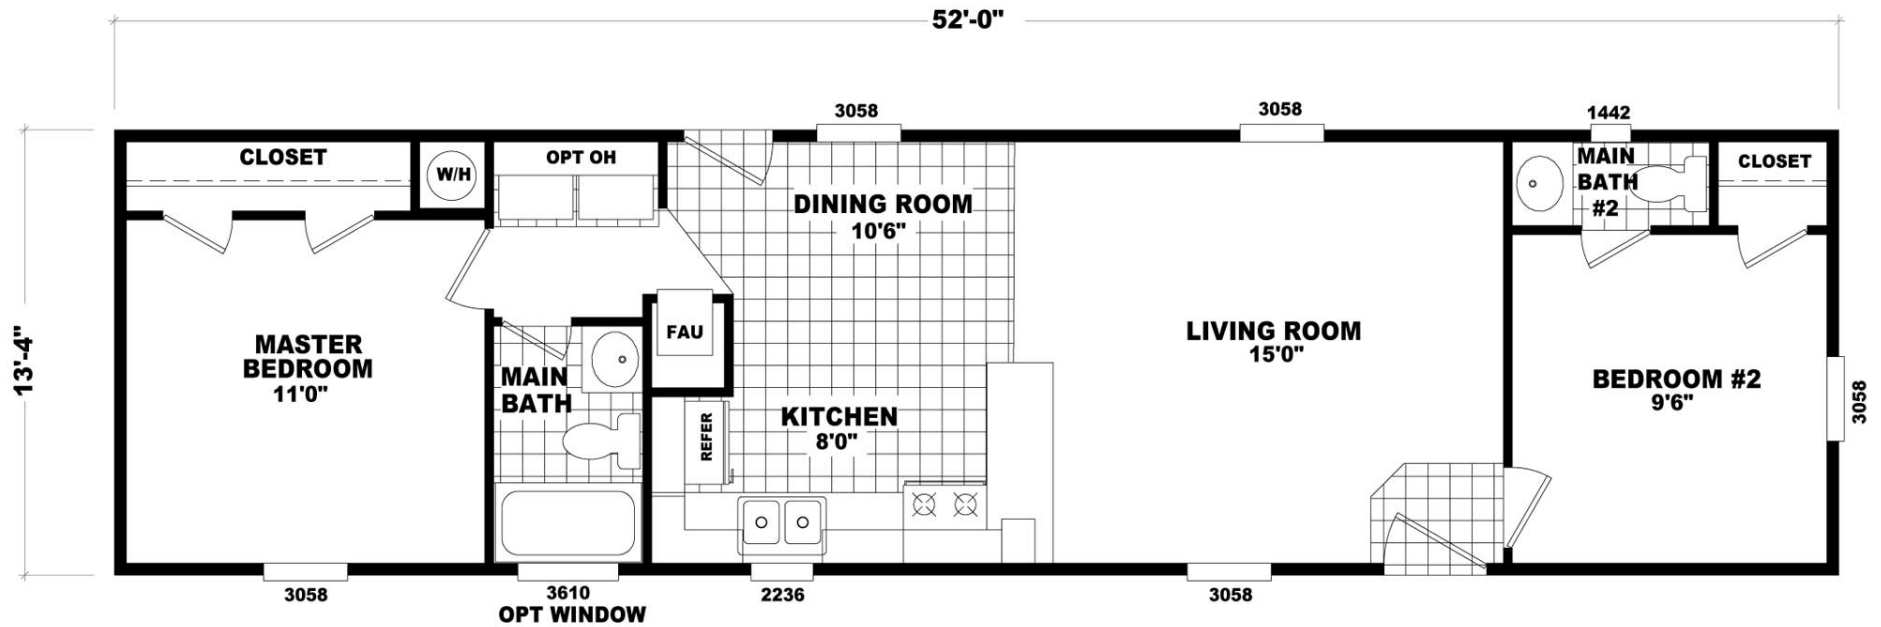

GS Single Section Series

Model: GS14522A

2 Bedrooms | 2 Bathrooms | 693 Square Feet

built by:

MODEL: GS-14522A

APPROXIMATELY 693 SQ. FT.

2 BEDROOM, 2 BATH