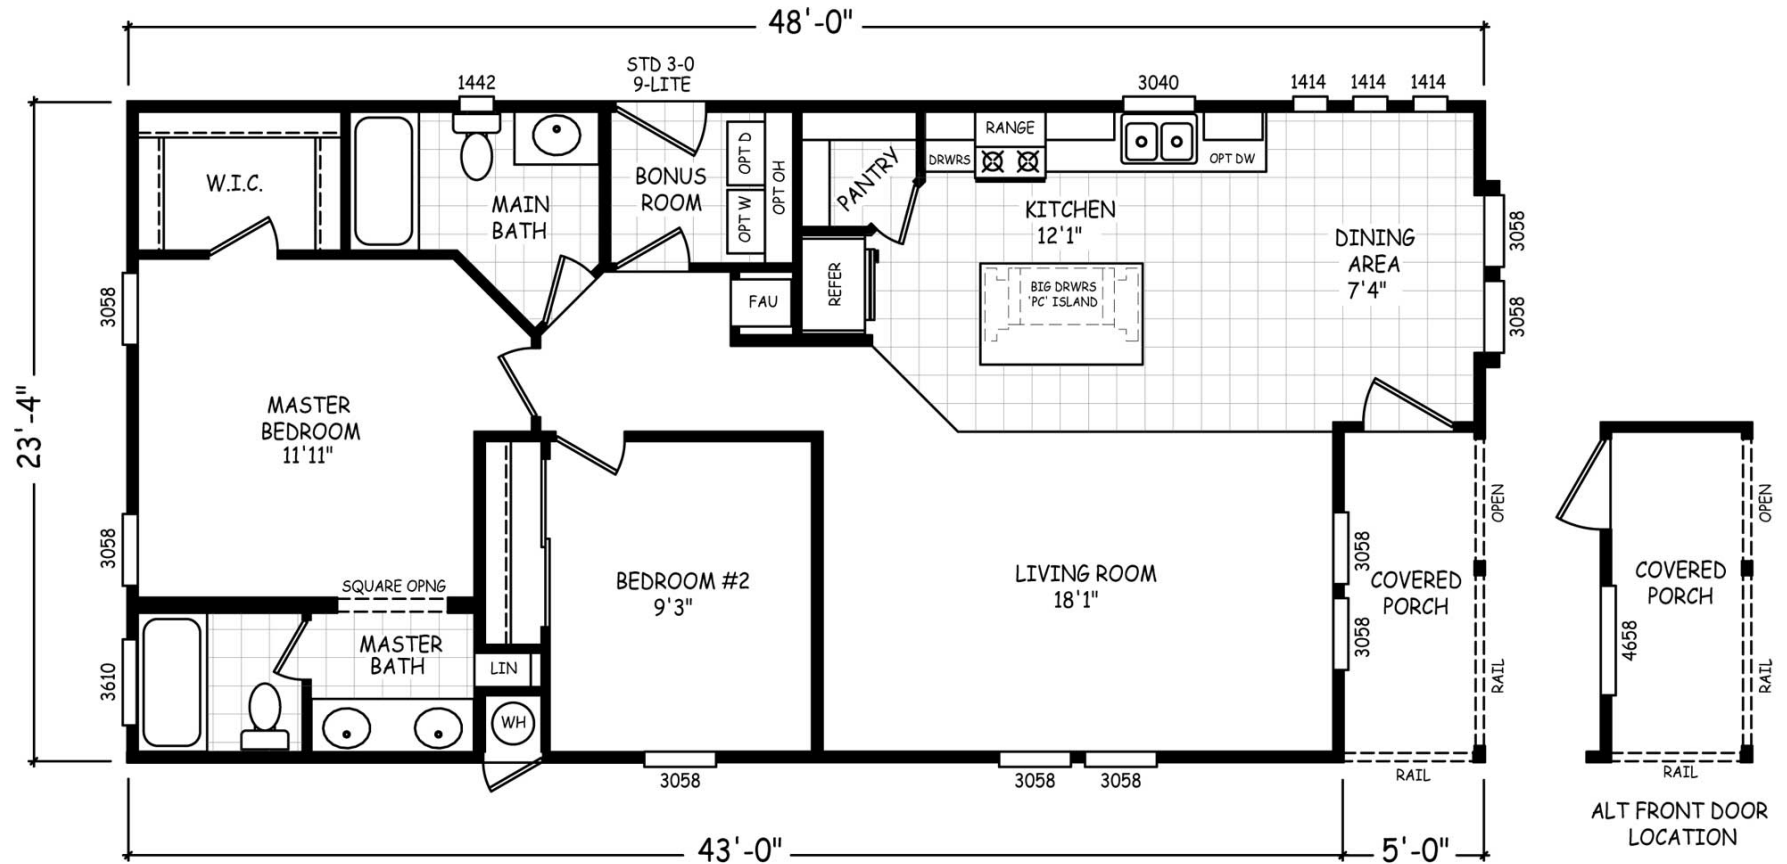

*Sedona Ridge Series*

Sedona Ridge Series

Model: SR24482A

2 Bedrooms | 2 Bathrooms | 1125 Square Feet

built by:

**CavcoWest**

**MODEL: SR-24482A**

APPROXIMATELY: 1125 SQ FT  
2 BEDROOM, 2 BATH

\* SQ FT DOES INCLUDE PORCH

© CAVCO INDUSTRIES INC. ALL RIGHTS RESERVED