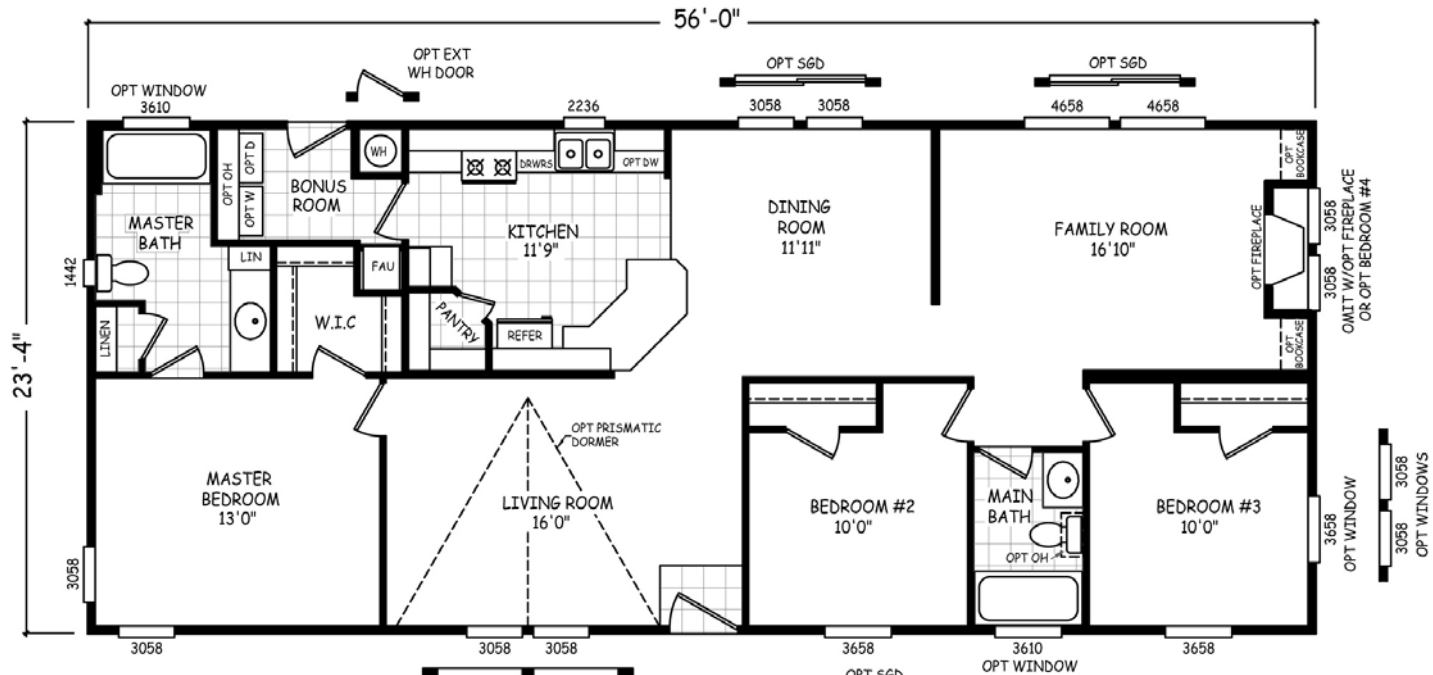

GS 20' & 24'

GS 20' & 24' Wide Series

Model: GS24563C

3 Bedrooms | 2 Bathrooms | 1306 Square Feet

built by:

MODEL: GS-24563C

APPROXIMATELY 1306 SQ. FT.
3 BEDROOM, 2 BATH

© CAVCO INDUSTRIES INC. ALL RIGHTS RESERVED

OPT FLASH BATH

OPT BEDROOM #4