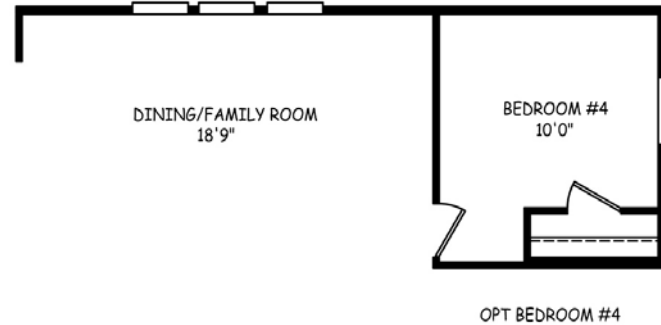

GS 20' & 24'

GS 20' & 24' Wide Series

Model: GS24563C

3 Bedrooms | 2 Bathrooms | 1306 Square Feet

built by:

MODEL: GS-24563C

APPROXIMATELY 1306 SQ. FT.
3 BEDROOM, 2 BATH

© CAVCO INDUSTRIES INC. ALL RIGHTS RESERVED

OPT FLASH BATH

OPT BEDROOM #4