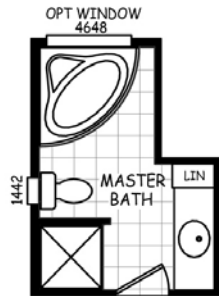

GS 20' & 24'

GS 20' & 24' Wide Series

Model: GS24563C

3 Bedrooms | 2 Bathrooms | 1306 Square Feet

built by:

MODEL: GS-24563C

APPROXIMATELY 1306 SQ. FT.
3 BEDROOM, 2 BATH

© CAVCO INDUSTRIES INC. ALL RIGHTS RESERVED

OPT FLASH BATH

OPT BEDROOM #4